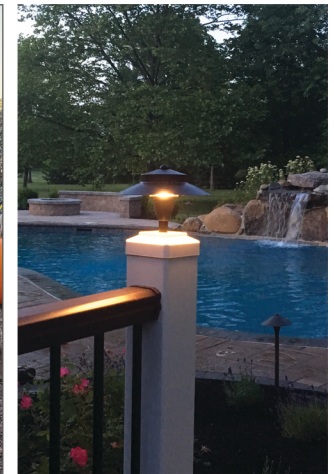

- 14" Coco Liner Basket
- Black Powder Coated Aluminum basket
- 2" Powder coated Aluminum stem
- Can be used for planting or décor
- Varying seasonal use
- Fits variety of deck & fence post sizes
- Available in Black

TP-WL101A
Tru-Post® 101 LED Light
An amazing LED Light for posts, fences, gates, pool areas, or along deck railings

- Full Powder Coated Aluminum Fixture
- Weathertight Gasket
- Glass Bulb Enclosure—Protection
- 360° Light Output | 9v-15v
- 3" Line Wire & 2 Silicone Wire Nuts
- 2700K Color Temperature
- Available in Black | 9.5" Hat Size

TP-WL103A
Tru-Post® 103 LED Light
Glass enclosure to protect the bulb and socket area, all while providing 360° of light output

- Full Powder Coated Aluminum Fixture
- Weathertight Gasket
- Glass Bulb Enclosure—Protection
- 360° Light Output | 9v-15v
- 3" Line Wire & 2 Silicone Wire Nuts
- 2700K Color Temperature
- Available in Black | 7" Hat Size

SOLAR LIGHT

TP-ST100
Solar Tiki Torch
Use the power of the sun to keep your outdoor lighting on bright at night.

- Naturally recurring energy source
- Durable ABS Plastic for longevity
- 37 Lumen Output | 96 LED's
- 1800K Color Output
- Dimensions: 5" x 5" x 25"
- 1 lb. weight | 3 piece assembly
- IP65 Rated & modern style
- 4 Modes: On (Standard), Flickering, Pulsing, & OFF—automatically comes on at nighttime

UNIQUE DESIGNS WITH ENDLESS APPLICATIONS

PATENTED TRU-POST® CAPS FOR DECK & FENCE

TP-C2 | 2" x 2"
2" Aluminum Post Cap
Solid construction & support for Tru-Post® lights & accessories

- Powder Coated Aluminum Cap
- Designed to fit a standard 2" x 2" deck or fence post
- Tru-Post Patent & Trademark
- Longevity & Durability
- Dims: 2" x 2" Internal Size
- Available in Black

TP-C25 | 2.5" x 2.5"
2.5" Aluminum Post Cap
Solid construction & support for Tru-Post® lights & accessories

- Powder Coated Aluminum Cap
- Designed to fit a standard 2.5" x 2.5" deck or fence post
- Tru-Post® Patent & Trademark
- Longevity & Durability
- Dims: 2.5" x 2.5" Internal Size
- Available in Black

TP-C4 | 4" x 4"
4" Vinyl Post Cap
Premier vinyl (PVC) caps for Tru-Post® Lights & Accessories

- Durable Vinyl Cap
- Designed to fit a standard 4" x 4" deck or fence post
- Tru-Post® Patent & Trademark
- Fits a Vinyl PVC Deck Post
- Dims: 4" x 4" Internal Size
- Available in White

TP-C45 | 4.5" x 4.5"
4.5" Composite Post Cap
Premier composite post cap that fits TREX® Transcend Posts

- Durable AES Material
- Designed to fit a standard 4.5" x 4.5" TREX® Transcend deck post
- Tru-Post® Patent & Trademark
- Supports Tru-Post® Lights & Acces.
- Dims: 4.5" x 4.5" Internal Size
- Available in Brown, Black, & White

TP-UWM | 4.5" x 4.5"
Universal Mount
Universal mount to support Tru-Post® deck lights & accessories

- Powder Coated Aluminum Mount
- Designed to be mounted on any flat surface
- Tru-Post® Patent & Trademark
- Self tapping screw included
- Dims: 2" Base 1" Stem
- Available in Black