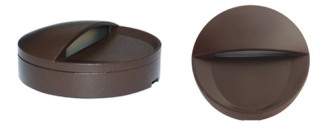

POST CAP LIGHTS

LIGHT UP YOUR DECK & FENCE POSTS

AVAILABLE IN COLOR CHANGING

TS-C125
2.5" LED Post Cap Light
Fits Standard 2.5" Aluminum Posts

- Powder coated Aluminum
- Integrated LED Light Source
- 1.5 Watts
- 2700K Warm Output
- 9v-15v AC/DC
- 2.5" x 2.5" Internal Size
- Available in Black

TS-C130
3" LED Post Cap Light
Fits Standard 3" Aluminum Posts

- Powder coated Aluminum
- Integrated LED Light Source
- 2 Watts
- 2700K Warm Output
- 9v-15v AC/DC
- 3" x 3" Internal Size
- Available in Black

AVAILABLE IN COLOR CHANGING

TS-C104
4" LED Post Cap Light
Fits Standard 4" Vinyl (PVC) Posts

- PVC Plastic
- Integrated LED Light Source
- 3 Watts
- 2700K Warm Output
- 9v-15v AC/DC
- 4" x 4" Internal Size
- Available in White

AVAILABLE IN COLOR CHANGING

TS-C145
4.5" LED Post Cap Light
Fits a TREX® Transcend Deck Post
*Popular Selection!

- AES UV Rated Plastic
- Integrated LED Light Source
- 3 Watts
- 2700K Warm Output
- 9v-15v AC/DC
- 4.5" x 4.5" Internal Size
- Available in Black, Brown, & White

TS-C150
5" LED Post Cap Light
Fits Timbertech® Radiance Deck Posts—Stunning Choice!

- AES UV Rated Plastic
- Integrated LED Light Source
- 3 Watts
- 2700K Warm Output
- 9v-15v AC/DC
- 5" x 5" Internal Size
- Available in Black, Brown, & White

STEP RISER LIGHTS

DOT LIGHTS

PUCK LIGHT

AVAILABLE IN COLOR CHANGING

TS-A501
3" LED Step Riser Light
Available in black, brown, & white finish

- Powder-coated Aluminum
- Integrated LED Light Source
- 0.2 Watts
- 2700K Warm Output
- 9v-15v AC/DC
- Dims: 3" x 5/8" x 1/2"
- Requires 1/2" tread overhang*

AVAILABLE IN COLOR CHANGING

TS-A1001
6" LED Step Riser Light
Available in black, brown, & white finish

- Powder-coated Aluminum
- Integrated LED Light Source
- 1.2 Watts
- 2700K Warm Output
- 9v-15v AC/DC
- Dims: 6" x 5/8" x 1/2"
- Requires 1/2" tread overhang*