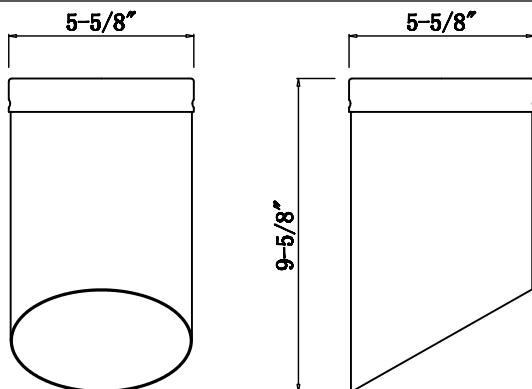

## Product Description

Our 12V Par36 well light is constructed of heavy duty PVC material and utilizes a fully adjustable solid brass gimbal and flat brass cover, This fixture is great for areas where more light is needed, Come with 36" lead with terminal connector to connect PAR36 led lamp easily by screw driver, High quality waterproof PAR36 led lamp has 120 degree beam spread for big tree, column and shrub.

## Product Dimension

## Specifications

Construction: PVC pipe and solid brass gimbal and brass flat cover  
Finish: Pre-aged Antique bronze and black powder coated  
Lead Wire: 36" (standard) 18AWG, SPT-1W black waterproof wire  
Glass or Lens: Clear Temper Glass Lens  
Light Source ( included): Par36 8W 120 degree 2700K led lamp  
Maximum Lamp Rating: 50W  
Recommended Lamp Rating: 50W  
Operating Voltage: 12V AC  
Shipping Weight: 1.76 lbs  
Powered by: Tru-scapes's Low Voltage Transformer