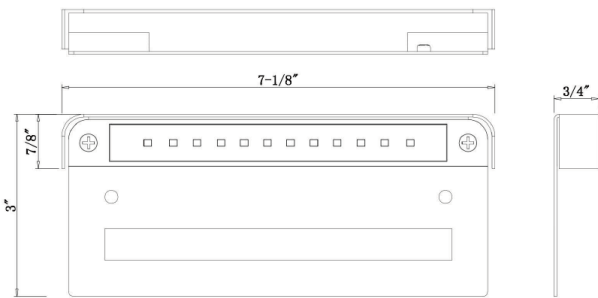

FEATURES & BENEFITS

- Aluminum Construction
- Powder Coated Finishes – Protects fixture from wear and corrosion.
- Available in 2 different finishes, Black or Bronze.
- Low profile light fixture that illuminates downward – Fits into areas that other light won't fit.
- Replaceable Bluetooth RGBWW LED Module
- APP Controlled – Free APP Download Via Apple Appstore & GooglePlay Store.
- Control Lighting from Mobile Device or Tablet via Tru-Scapes Color Control APP
- Comes with (2) Silicone Filled Wire Connectors – Rated for direct burial and outdoor use.

PRODUCT DIMENSIONS

WARRANTY

- Tru-Scapes Lighting Sockets have a Lifetime Warranty.
- Light fixtures of brass, copper or stainless steel, aluminum, including finishes are warranted for five (5) years.
- LED Bulbs are warranted for five (5) years or 30,000 hours, whichever comes first.
- Stainless Steel, Painted and Weatherproof (plastic housing) transformers, excluding timers and photo cells, are warranted for five (5) years for the original purchaser.
- Tru-Scapes warranties do not cover plants that die or burn because of continuous light shined on them. This is not a defect, but the inherent nature of such plants. Certain acid loving plants such as arborvitae, pine trees, and others must not be exposed to light of any kind for more than 18 hours a day as these plants need time to sleep and allow photosynthesis to naturally occur.
- Low voltage landscape lighting fixture housings made of brass do naturally patina in color which is not a defect. (Please see www.Tru-Scapes.com for cleaning instructions.)
- See our full Warranty details at www.Tru-Scapes.com/faq.

CERTIFICATIONS

Indicates the product meets safety standards tested by Intertek.

Signifies the product has passed safety tests by Underwriters Laboratories.

Ensures the product is dust-tight and highly water-resistant.

CONTACT US

© Copyright 2024,
Tru-Scapes ® Registered Trademark •
Bucks County, PA • All Rights Reserved •
contacts@tru-scapes.com
1-800-878-1240

WWW.TRU-SCAPES.COM