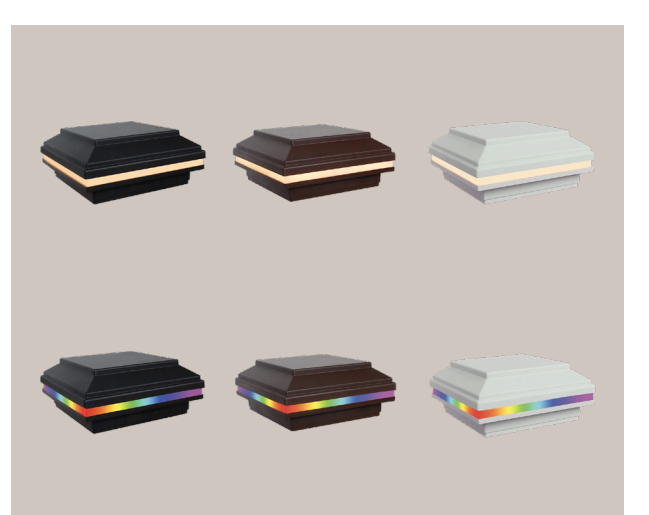

TS-C145-SERIES

DATA SPECIFICATION SHEET

CATEGORY: DECK

COLORS: ● ● ○

PRODUCT OVERVIEW

4.5" Post Cap Light - TS-C145 Series

Designed for 4.5" x 4.5" Trex Transcend Deck Post, these professional-grade lights feature AES UV rated plastic, integrated LEDs, and a 3W/4W power draw. Operating on 9v to 15v AC/DC, they are compatible with low voltage transformers. Both are available in Black, White and Brown

- TS-C145: 2700K warm white
- TS-C145C: RGBCW color-changing

Check Out All Our Cap Lights!
Scan to Visit Our Website!

SPECIFICATIONS

- Construction: AES UV rated plastic
- Finish: Black, White and Brown
- Light Source: Integrated LEDs
- Beam Angle: 360
- - TS-C145: 3W, 0.711 PF, 27 Lumens
- - TS-C145C: 4W, 0.75 PF, 30 Lumens
- Color Temp (CCT):
- - TS-C145: 2700K
- - TS-C145C: RGBCW (2700K - 6500K)
- Voltage Range: 9v - 15v AC/DC
- Powered By: 12V Low Voltage Transformer (Sold Separately)
- IP65 Rated

FEATURES & BENEFITS

- Compatible with Trex Transcend Posts: Designed to fit seamlessly on 4.5" x 4.5" Trex Transcend composite deck posts.
- Durable Composite Material: made from high-quality composite material that is weather-resistant and long-lasting.
- C145C: Color-Changing LED Lighting: Offers customizable color settings to match your outdoor ambiance.
- C145C: Remote-Control Operation: Easily change colors, brightness, and lighting effects with a remote control.
- Low energy consumption - Low Voltage LED Design.
- Easy Installation: Comes with a simple plug-and-play wiring system for hassle-free setup.