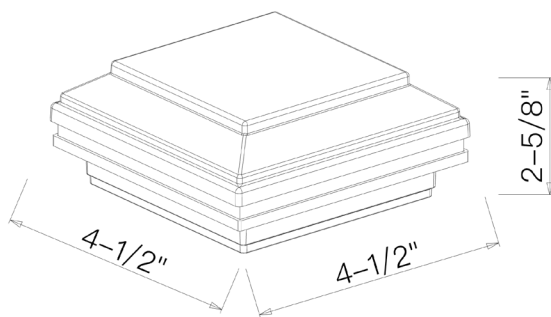

FEATURES & BENEFITS

- Compatible with Trex Transcend Posts: Designed to fit seamlessly on 4.5" x 4.5" Trex Transcend composite deck posts.
- Durable Composite Material: made from high-quality composite material that is weather-resistant and long-lasting.
- C145C: Color-Changing LED Lighting: Offers customizable color settings to match your outdoor ambiance.
- C145C: Remote-Control Operation: Easily change colors, brightness, and lighting effects with a remote control.
- Low energy consumption - Low Voltage LED Design.
- Easy Installation: Comes with a simple plug-and-play wiring system for hassle-free setup.

PRODUCT DIMENSIONS

WARRANTY

- Tru-Scapes Lighting Sockets have a Lifetime Warranty.
- Light fixtures of brass, copper or stainless steel, aluminum, including finishes are warranted for five (5) years.
- LED Bulbs are warranted for five (5) years or 30,000 hours, whichever comes first.
- Stainless Steel, Painted and Weatherproof (plastic housing) transformers, excluding timers and photo cells, are warranted for five (5) years for the original purchaser.
- Tru-Scapes warranties do not cover plants that die or burn because of continuous light shined on them. This is not a defect, but the inherent nature of such plants. Certain acid loving plants such as arborvitae, pine trees, and others must not be exposed to light of any kind for more than 18 hours a day as these plants need time to sleep and allow photosynthesis to naturally occur.
- Low voltage landscape lighting fixture housings made of brass do naturally patina in color which is not a defect. (Please see www.Tru-Scapes.com for cleaning instructions.)
- See our full Warranty details at www.Tru-Scapes.com/faq.

CERTIFICATIONS

Indicates the product meets safety standards tested by Intertek.

Signifies the product has passed safety tests by Underwriters Laboratories.

Ensures the product is dust-tight and highly water-resistant.

CONTACT US

© Copyright 2024,
Tru-Scapes® Registered Trademark•
Bucks County, PA • All Rights Reserved•
contacts@tru-scapes.com
1-800-878-1240

WWW.TRU-SCAPES.COM